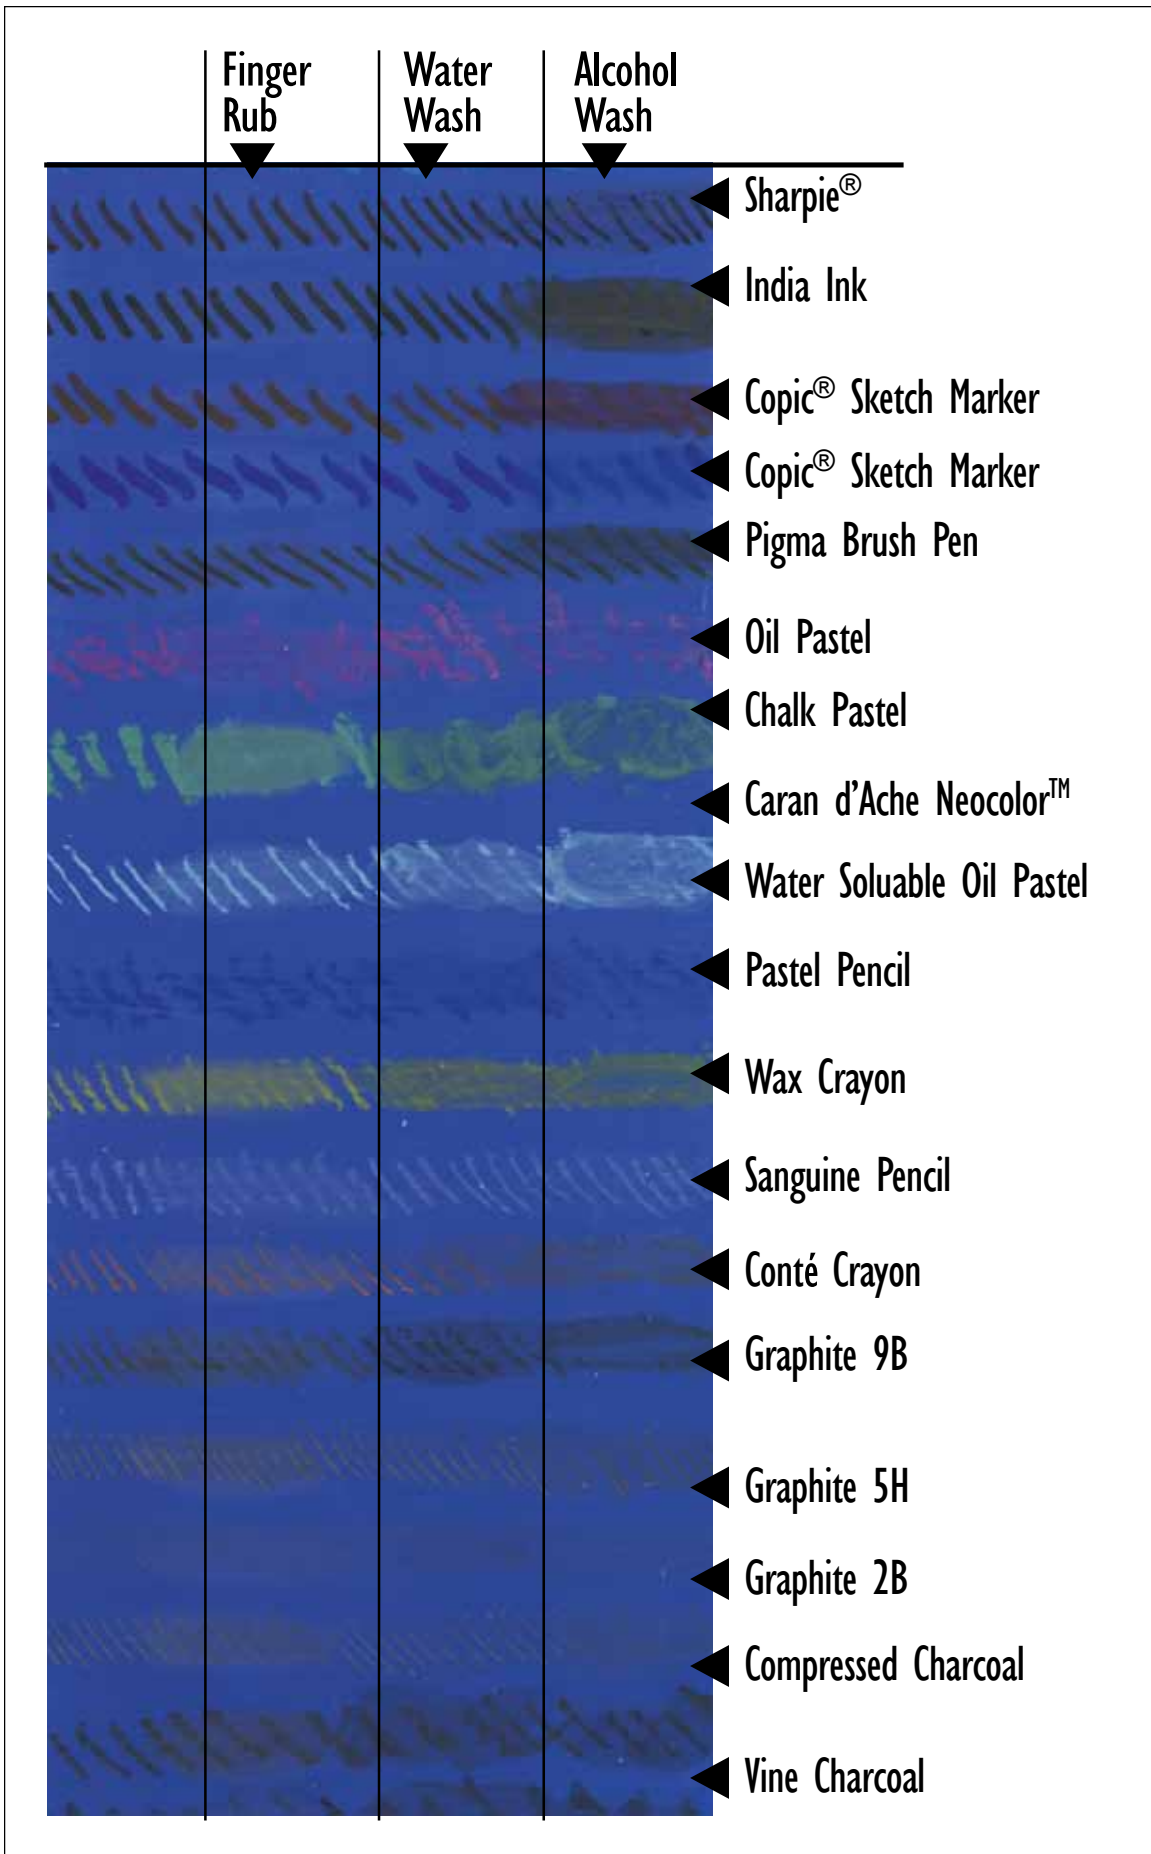

GOLDEN FLUID CERULEAN BLUE DEEP

GOLDEN MATTE FLUID CERULEAN BLUE, CHROMIUM